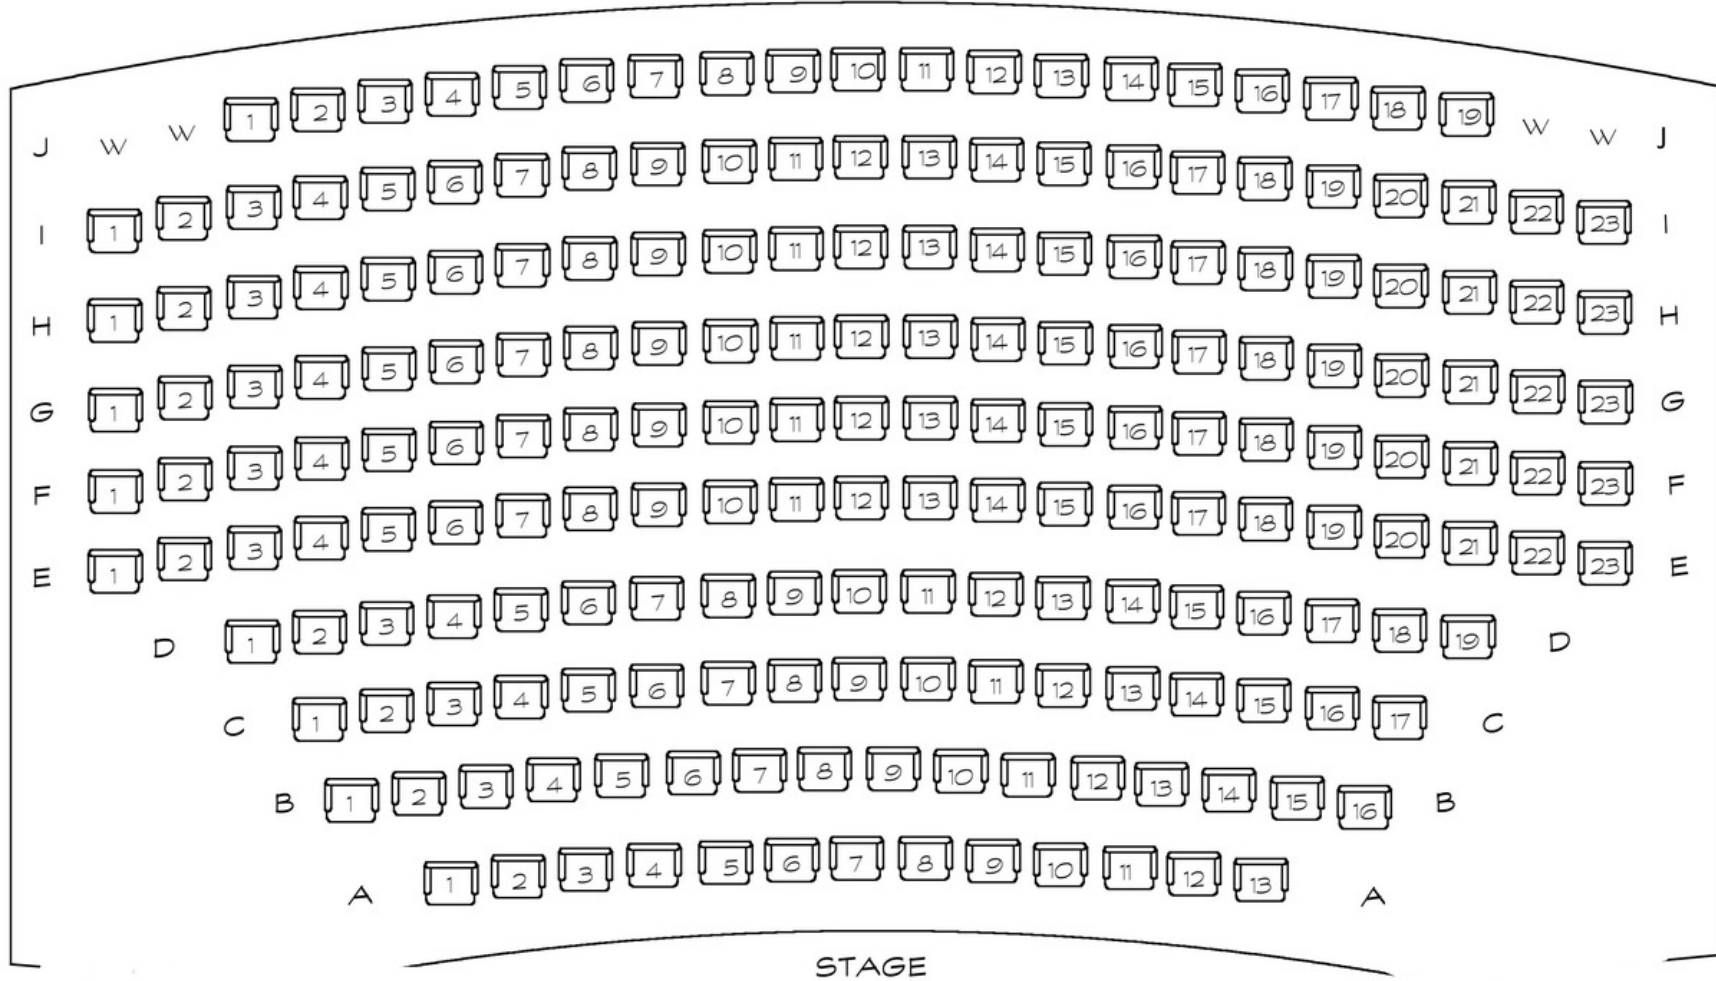

SEATING CHART

CURTIS THEATRE

1 CIVIC CENTER CIR
BREA, CA 92821